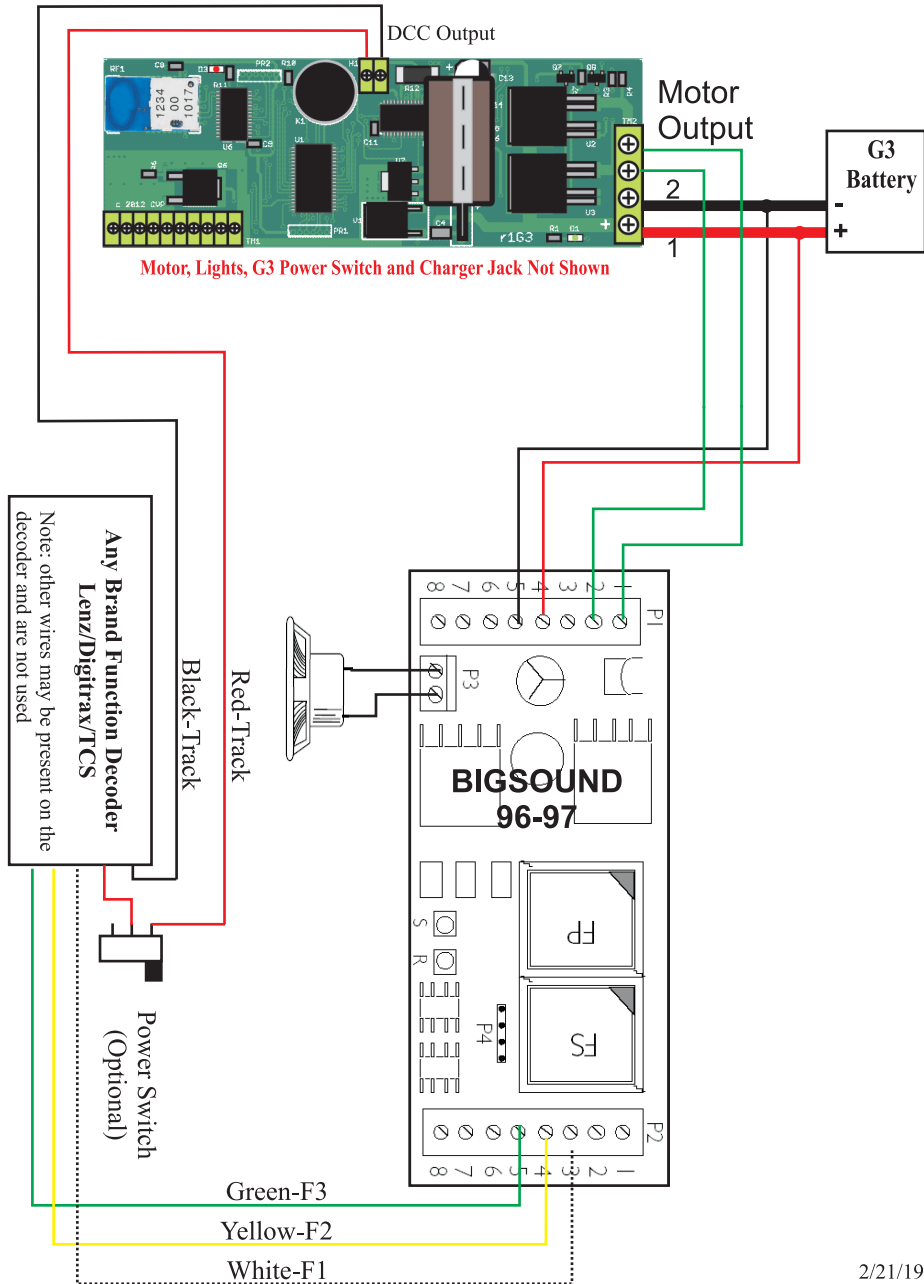

Phoenix BIG-SOUND 96/97 - G3 Hookup

The BigSound module has been obsolete for many years and is not a DCC compatible module. The external DCC multi-function decoder is needed to trigger the sound effects. The connection diagram has not been validated by CVP. We strongly recommend the use of either a Soundtraxx sound module or the Phoenix P8 module. If you are having difficulties with this installation, contact Phoenix Sound directly if you need help or have technical questions.

BLANK