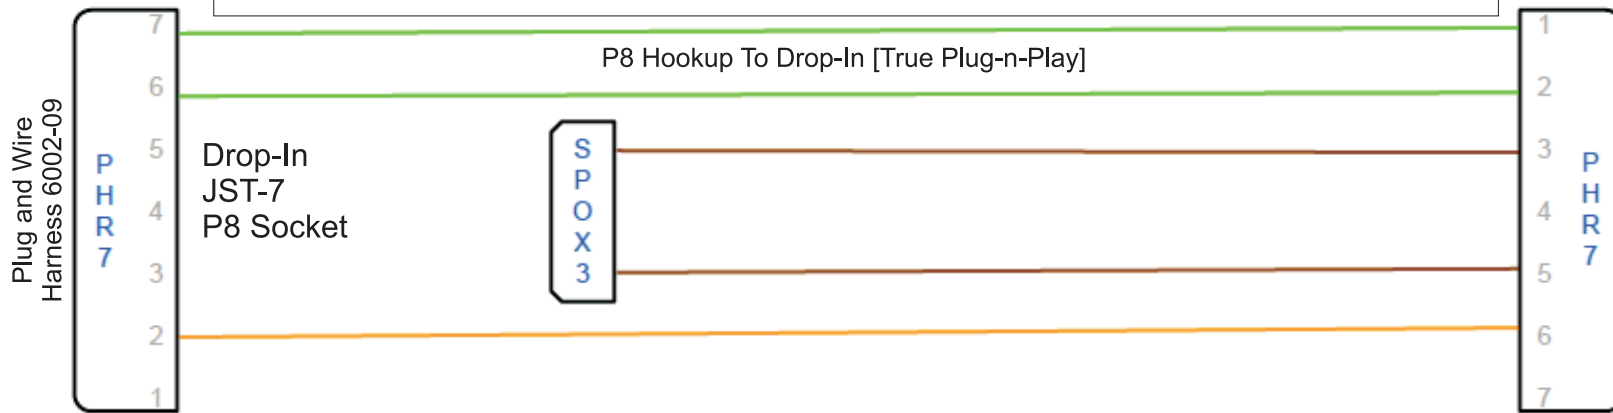

The same P8 wiring harness is used for all installations. Phoenix part number is 6002-09
Obtain this harness directly from Phoenix Sound.

2K2 & PB-Series Hookup To AirWire900 Drop-In

P5 Hookup To AirWire900 Drop-In