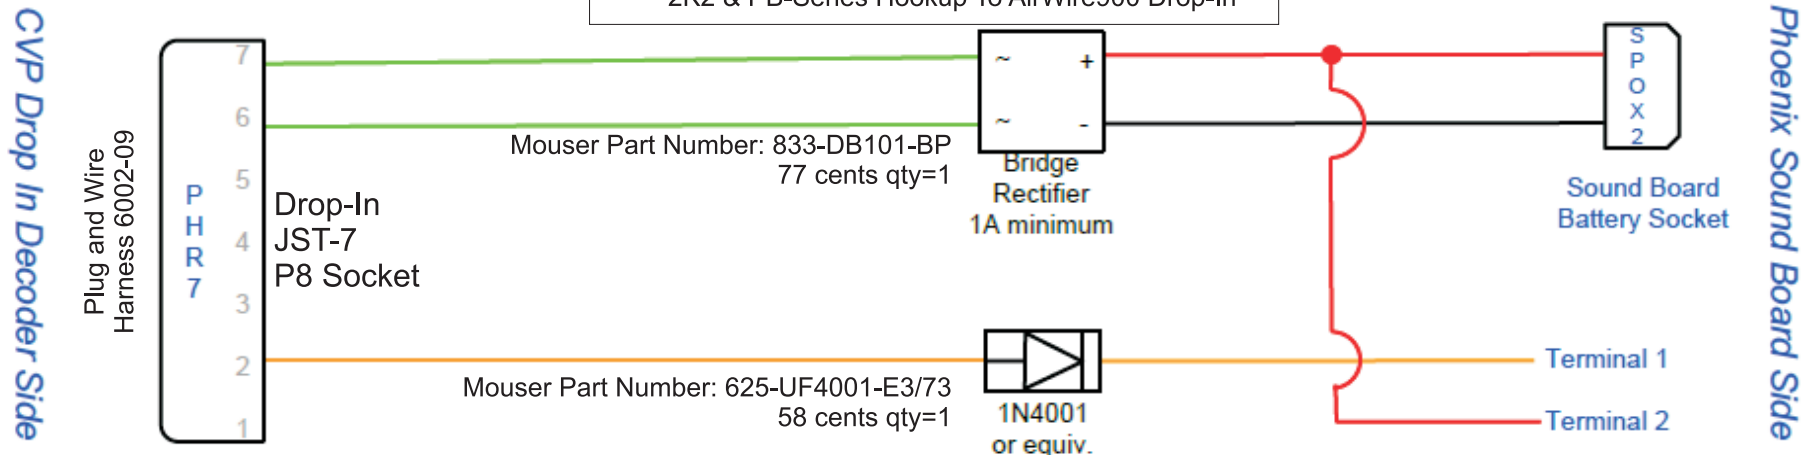

The same P8 wiring harness is used for all installations. Phoenix part number is 6002-09
Obtain this harness directly from Phoenix Sound.

2K2 & PB-Series Hookup To AirWire900 Drop-In

P5 Hookup To AirWire900 Drop-In